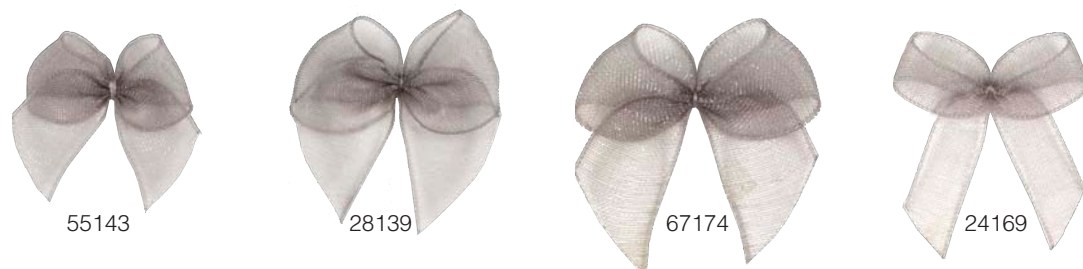

butterfly
bows

Grosgrain Ribbon #7420