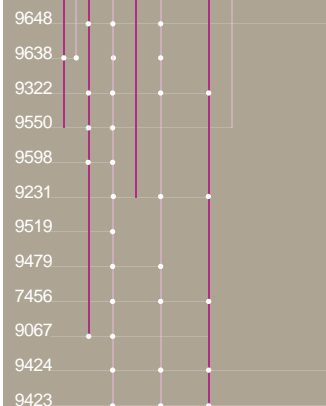

(Consult with our sales representatives the available put-ups for each ribbon)