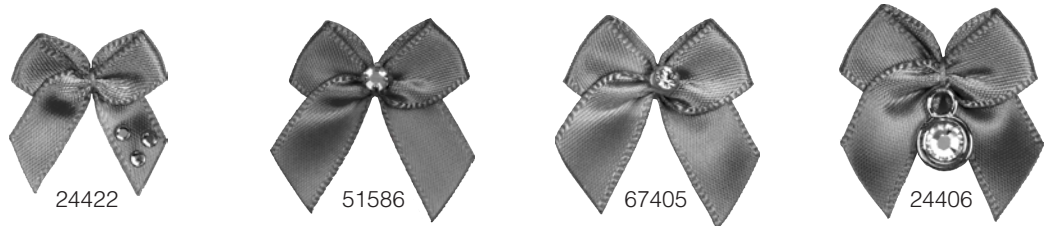

butterfly bows

ribbon selection | p.21/22

color palettes | p.22

ribbon widths | p.21/22

Pick the style you like for your next project, Go to our ribbon section and just Mix and Match!

(For accessories / charms some conditions may apply. Please contact us for MOQ and further info.)