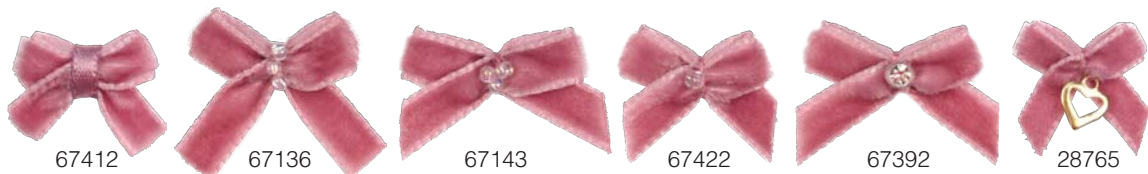

butterfly
bows

Grosgrain Ribbon #7420